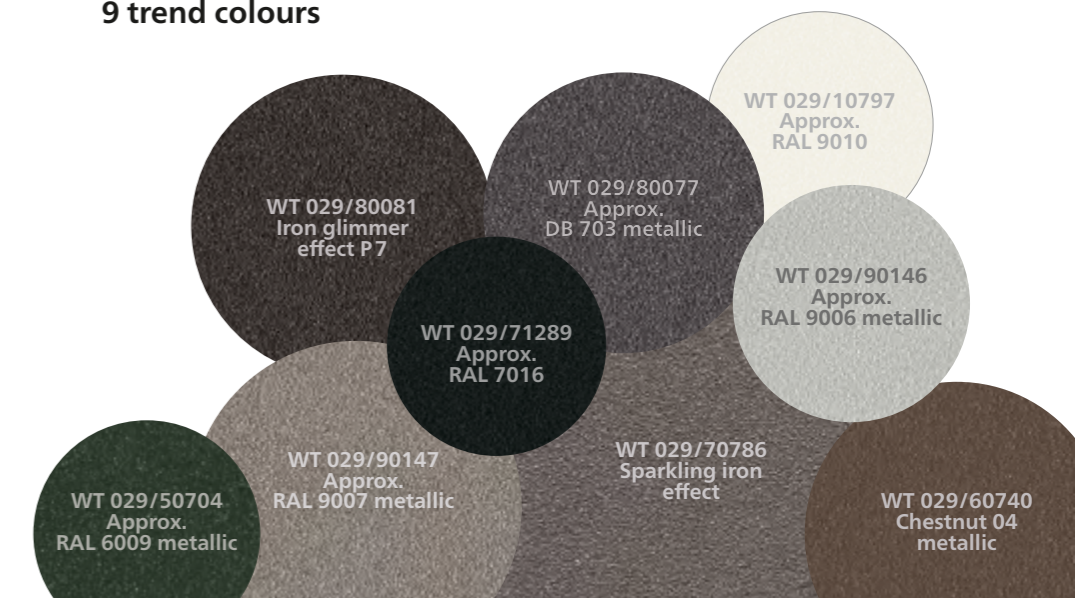

9 trend colours