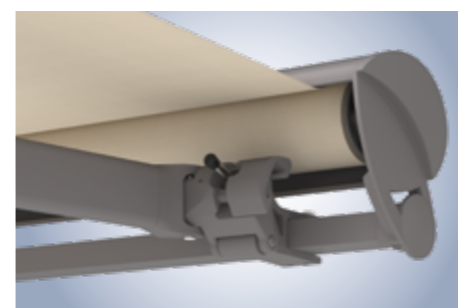

Wind lock safety device – protecting your awning

The weinor tilting folding arm with proven wind lock safety device prevents the awning from being lifted up by the wind.

- proven, maintenance-free technology
- all components made of forged and extruded aluminium

Semina

Max. width	Max. projection
7 m	3.5 m