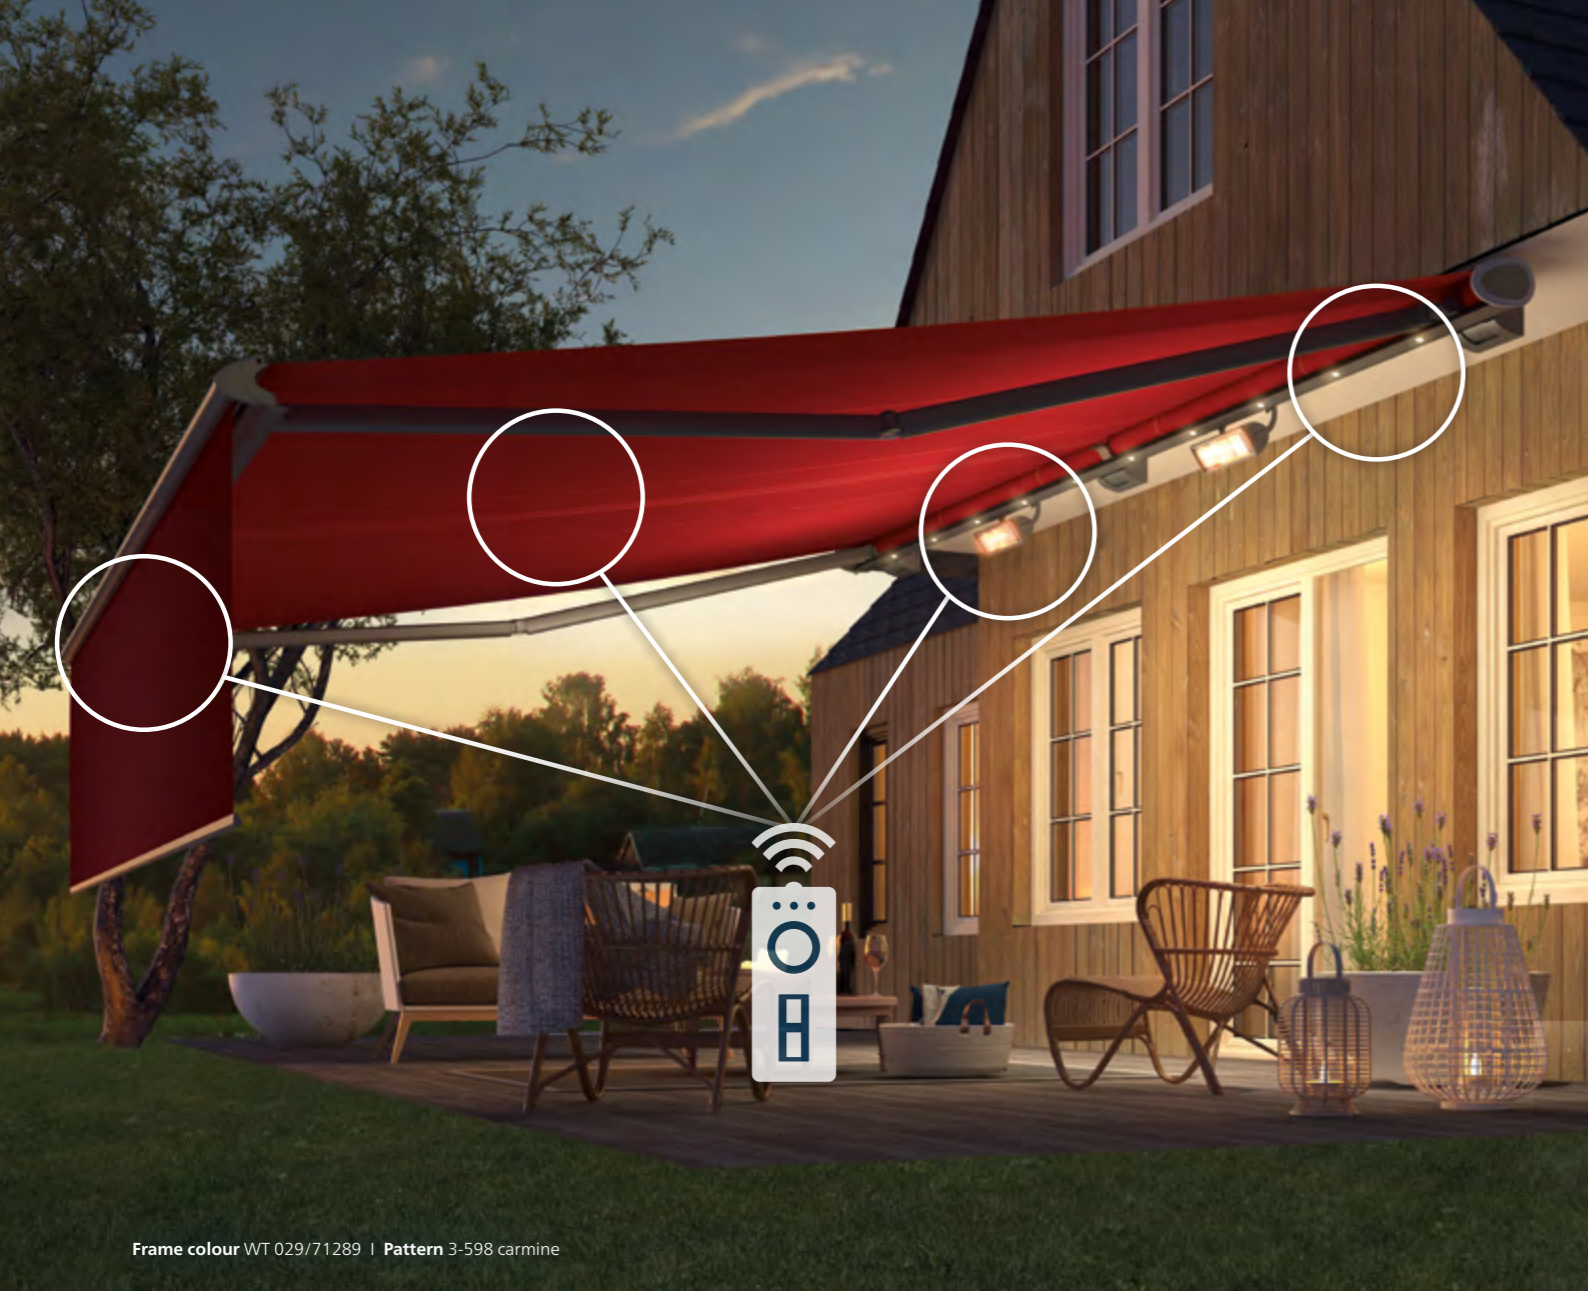

Topas II – highlights and features

Valance Plus – sun, privacy and glare protection from the front

The height-adjustable Valance Plus on the front profile of the awning ensures even more enjoyment outdoors with additional sun protection.

- more privacy
- glare protection from the front
- protection when the sun is low

Versatile use – also in niches and under balconies

As it is available in several different versions, Topas II provides a suitable solution for almost any installation situations.

Possible mounting options:

- wall mounting
- ceiling mounting
- rafter mounting

Quality accessories for lots of feel-good moments

High-quality product supplements extend your time spent outdoors and ensure better durability of the fabric and mechanical parts.

* 2-unit system

Frame colour WT 029/71289 | Pattern 3-598 carmine

The right control unit to suit all needs

Whether hard wired, remote control or Smart Home, using a hand transmitter, smartphone or automatic weather control – control your awning and accessories really effortlessly with weinor BiConnect or Somfy control units. A gear drive is also possible. The LED lighting and heating can be dimmed fine-tuned via remote control or Smart Home. Your weinor retailer will be happy to advise you competently.