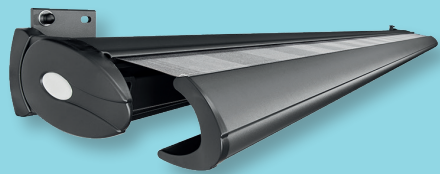

Enjoy your terrace in any weather with our range of 3 contemporary patio awnings

Our quality Terrace awnings collection offers a cool terrace whilst keeping the indoors a comfortable temperature and furniture protected from fading colours by the bright sunshine.

Weymouth

Total freedom

Our awnings are primarily used for terrace or patio applications. Thanks to their special construction, this type of awning offers you total freedom of movement beneath the sun protection system and therefore the possibility to furnish the terrace as you like.

Convenience

We offer you an extensive range of options including controls, sensors and fabrics so you can achieve the perfect style awning for your home, business or educational setting.

Controls and sensors

Choose from our range of controls and sensors to make sure you get the most from your awning.

See page 8

Tricky installations

We have a range of awning brackets to circumvent gutters, drainage and uneven substrates.

See page 9

Fabrics

The design of your awning can really transform the look and feel of your outside space; choose from our range of stunning high-performance fabrics.

See page 10