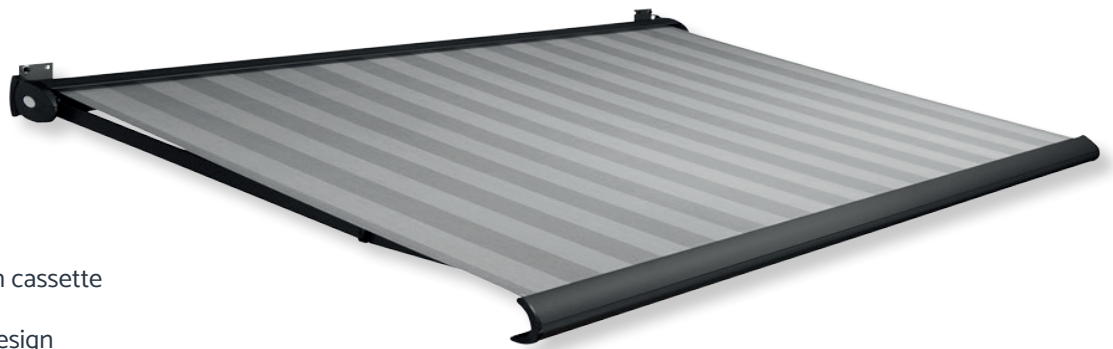

# Weymouth

Weymouth’s distinguishing features are its olive-shaped appearance, unique adjustment settings and substantial dimensions.

As a larger version of a Hastings, the Weymouth is also an attractive addition to your facade, when closed. If you are looking for a stylish and high quality terrace awning with stunning looks, then Weymouth is your model.