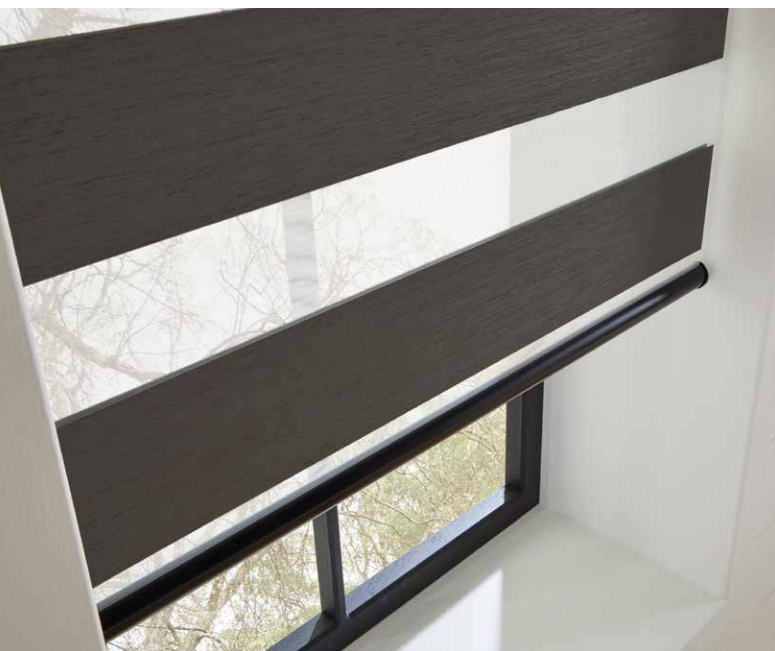

NATURAL LIVING

RETRO INFLUENCES

SCANDI

MID-CENTURY MODERN

LOUNGE

INSPIRATION

— INTERIOR TRENDS —

OFFICE