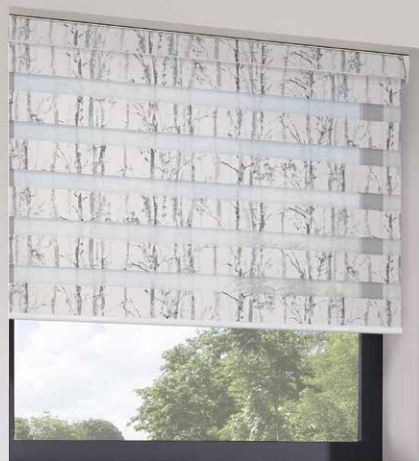

FIRENZE

WALNUT

STYLE TIP

Organic tones and textures are gaining popularity in interiors and Firenze Walnut adds warmth and softness to modern lines.

VIALE

LINEN

Vision blinds are an innovative window furnishing that feature two layers of translucent and opaque horizontal striped fabric that combine to create a striking modern feel.

The back fabric moves independently of the front layer allowing the stripes to glide past each other creating an open and closed effect. This allows you to control the levels of light and privacy to suit your needs.

Natural and sumptuous tonal textures, subtle metallic shimmers and blackout fabric options make these blinds perfect for any room in the home.

A wow blind needs stunning fabric and our Vision collection offers just that.

The front layer moves independently of the back allowing the stripes to glide between each other creating an open and closed effect, with limitless light control.

Sliding the fabric into a closed 'opaque-opaque' position allows full privacy and an impressive block of beautiful fabric at your window, whilst the 'translucent-opaque' position creates a stunning striped statement.