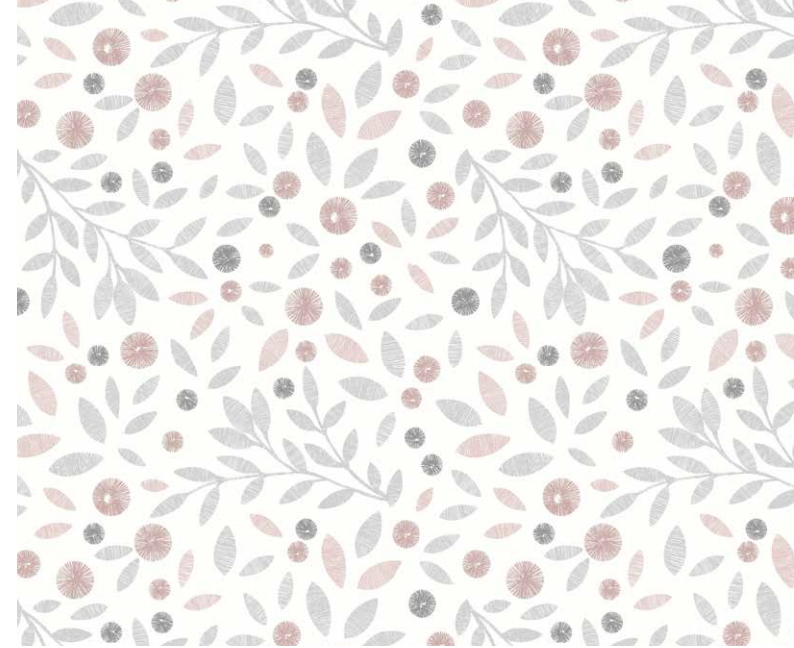

BOTANICAL

GLOBAL INFLUENCE

JAPANDI

MID-CENTURY MODERN

WIDE WINDOWS

INSPIRATION

— INTERIOR TRENDS —

LOUNGE