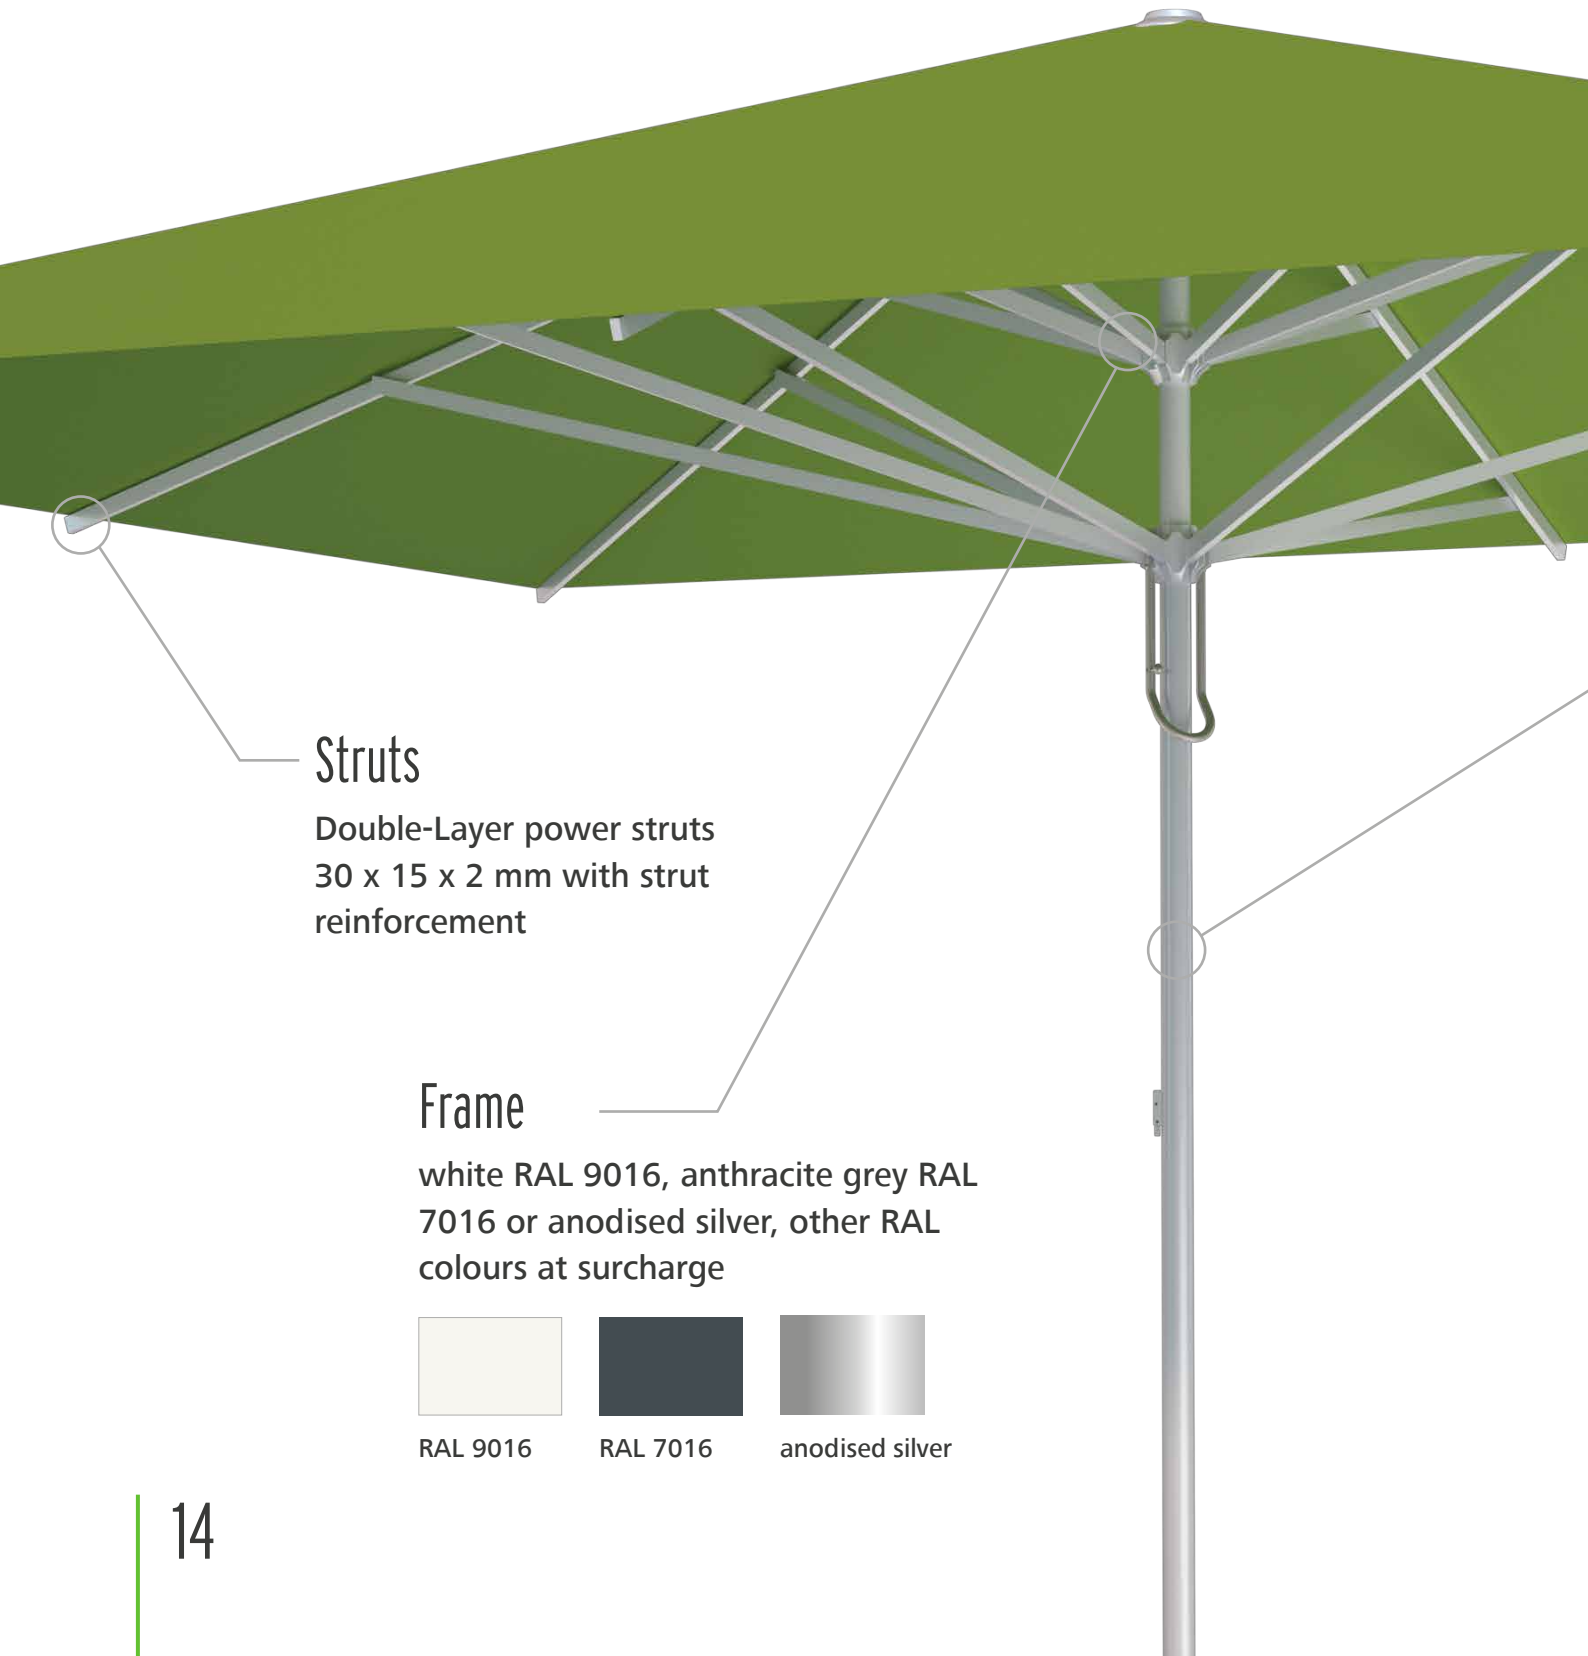

# SUPREMO

Parasol with Easy-Lift sliding mechanism

It's so easy – with its sophisticated sliding mechanism, the central pole parasol Supremo opens and closes much more easily and quickly than other parasols, even for large spans. This makes Supremo a welcome addition not only to private gardens and restaurants, but also suitable for nursery schools and public institutions.