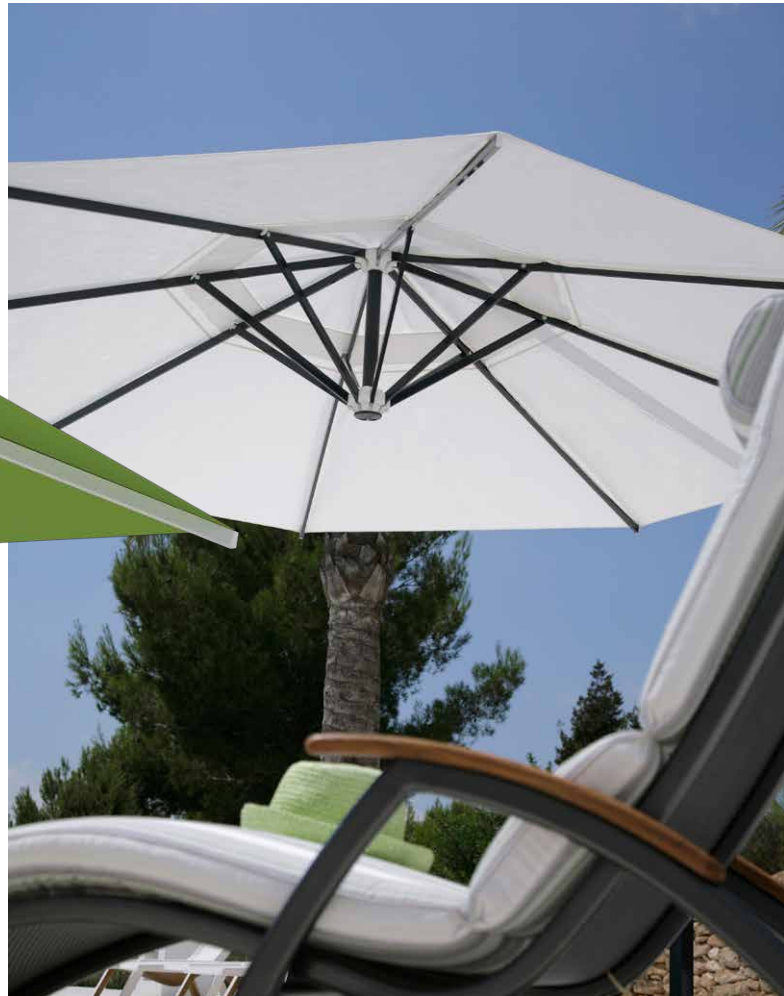

# AMALFI

Elegant cantilever parasol

The Amalfi canopy sways freely, seemingly weightless. The pole of the parasol stands laterally, thus creating plenty of space for tables and chairs. While the sun may wander during the day, the shade remains exactly where it is needed. With the optional stainless steel rotary base, the Amalfi can be rotated 360° without having to move the base.

## Your benefits

- Flexibility thanks to the pole being pivotable by 360° (optional)
- Optionally available with two or four canopies
- Suitable for wall installation