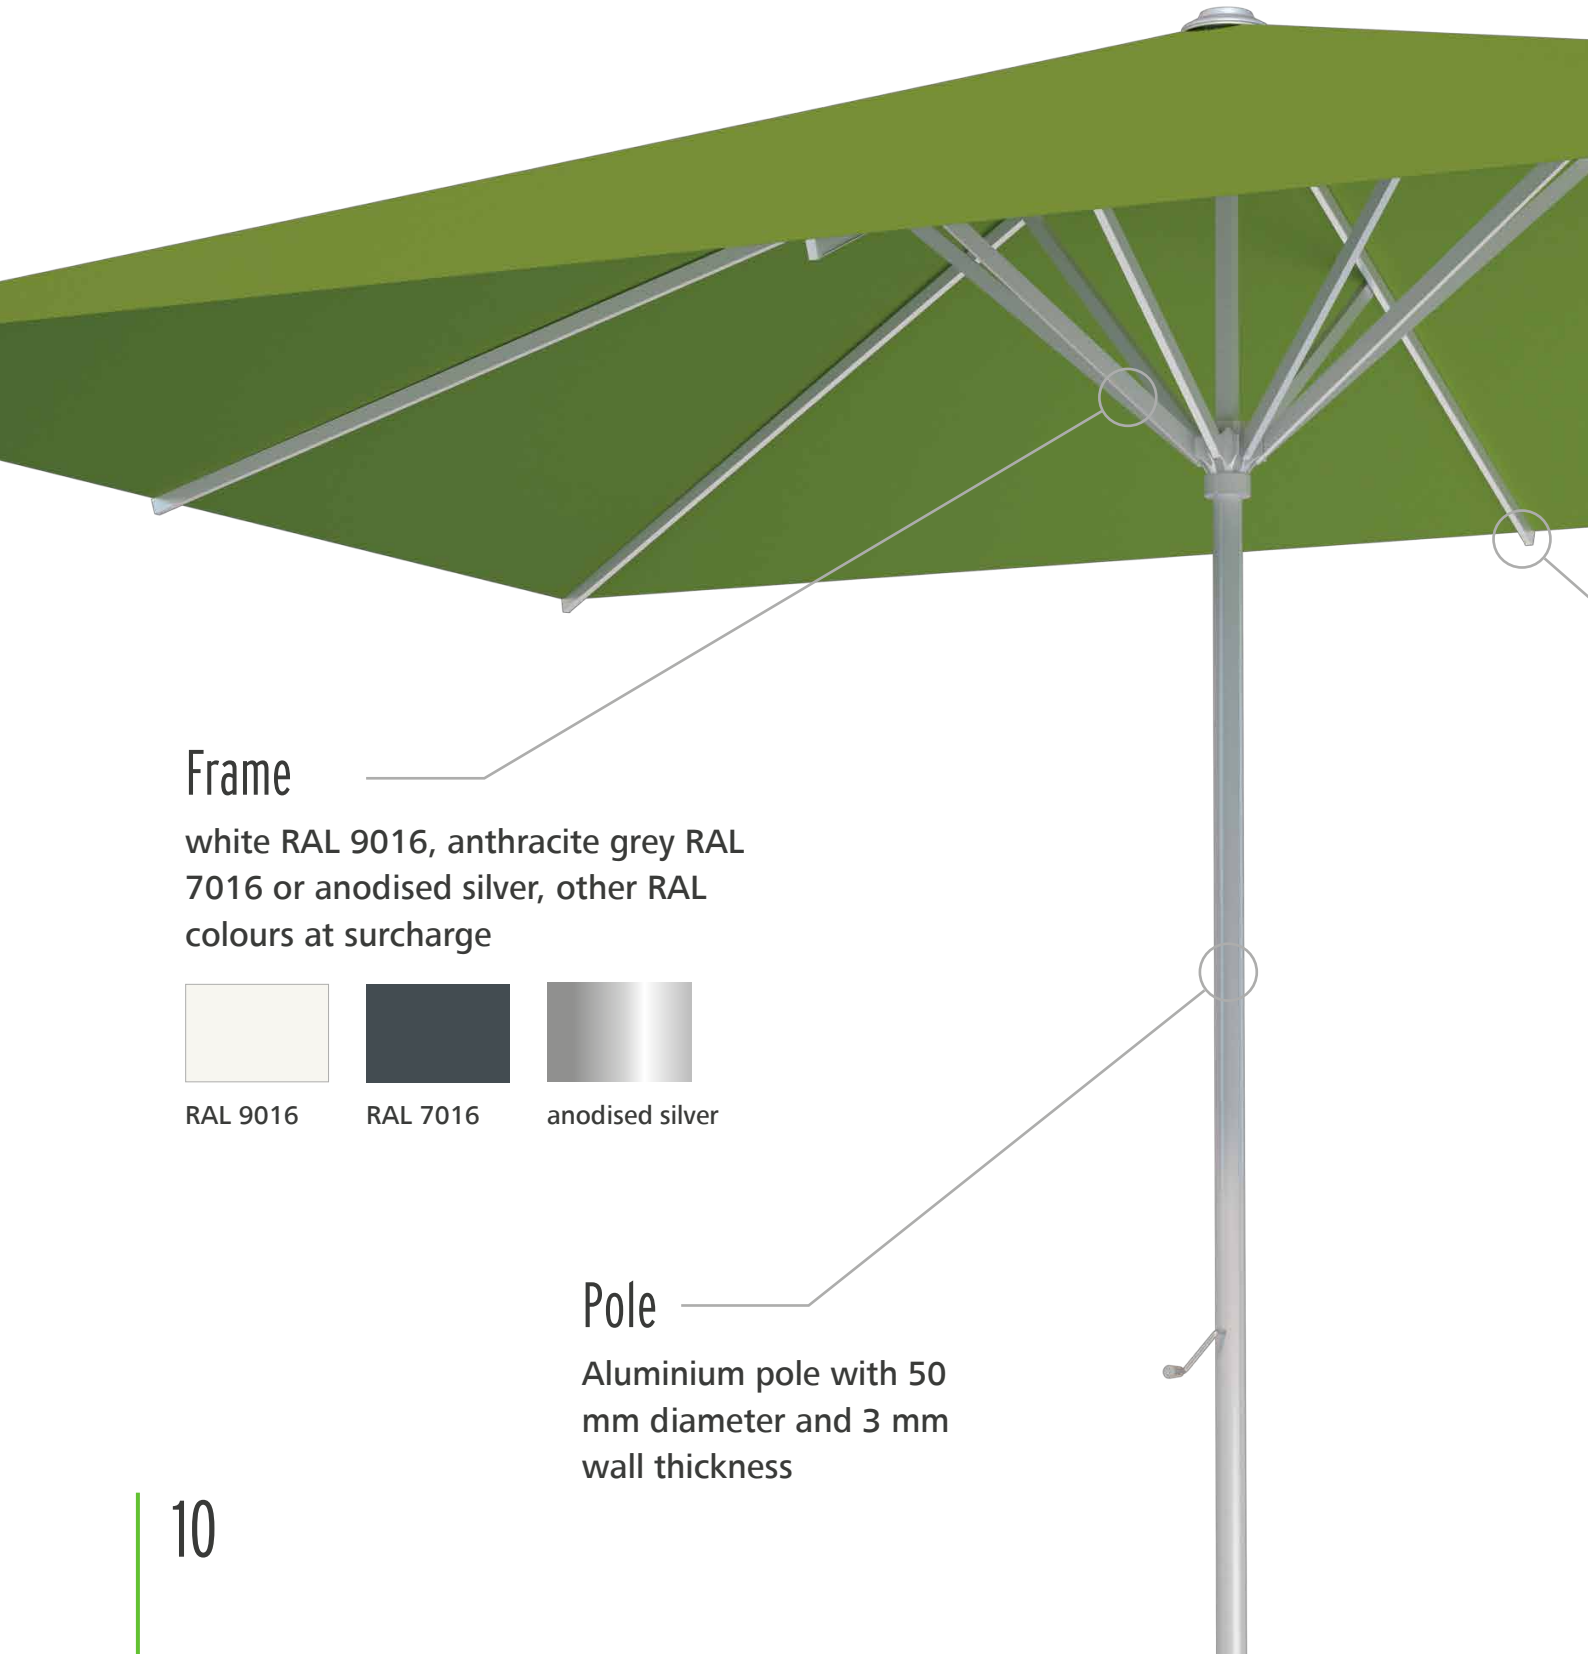

# SAMARA

Functional parasol with crank mechanism

With its smooth crank mechanism, this shade provider unfolds easily to its true size to welcome guests underneath. Samara dispenses warm sun rays during the day and ensures comfortable temperatures under the parasol in the evening. Even in the largest size, this visually lightweight parasol is amazingly easy to use.