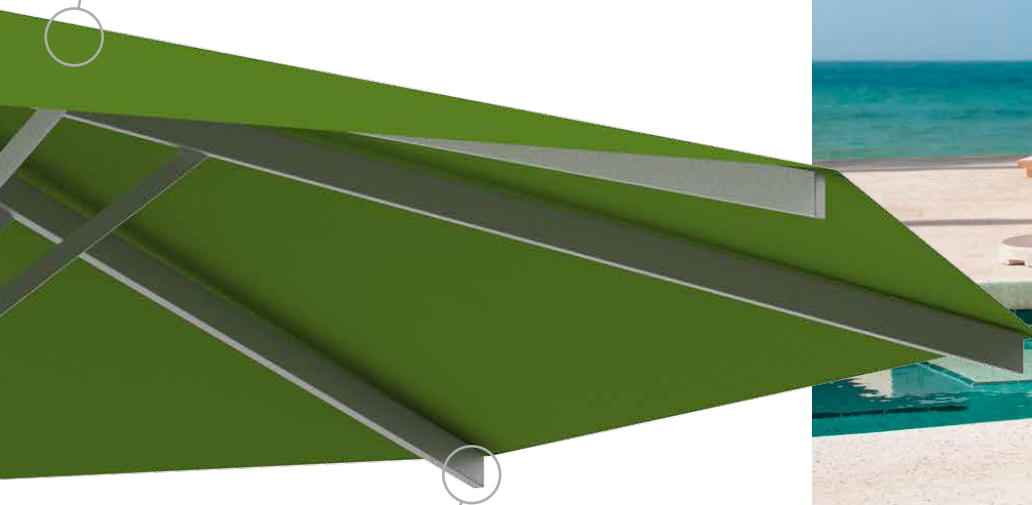

Fabric

Premium parasol fabric in more than 120 colours. 100% acrylic fabric, light-fast and weather-resistant

Struts

Struts made of aluminium or wood

Your benefits

- Light and mobile
- Easy-to-use pulley technology
- Choice between aluminium or wooden frame and pole