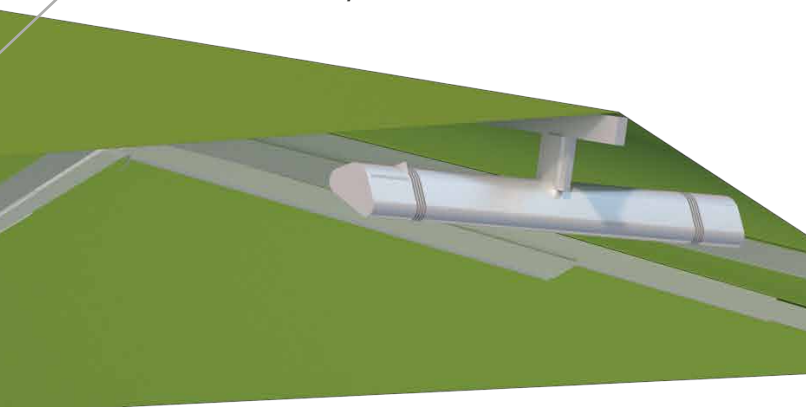

Fabric

Premium parasol fabric in more than 120 colours. 100% acrylic fabric, light-fast and weather-resistant

LED lighting

Dimmable light bars in warm white, cold white or RGB colours

Pole

Aluminium pole with 84 mm diameter and 5 mm wall thickness

Your benefits

- Closes over tables and patio furniture thanks to sophisticated telescopic system
- Extreme wind stability thanks to the pole and frame made of solid high-grade aluminium
- Optional extras: radio motor, radiant heater, LED lighting and more
- Also available as Freestyle product option with an offset pole and flexible canopy shape