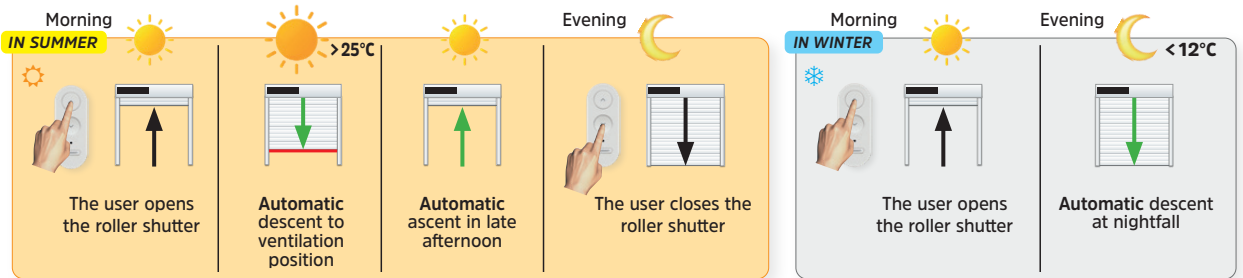

■ SOLAR MOTOR with intelligent autopilot mode

To optimise thermal comfort and save energy, all Bubendorff solar motors are equipped with an intelligent autopilot mode.

A 100% Bubendorff innovation!

0 Watt consumption and silent operation

Unrivalled autonomy
Works in summer and winter without external charging

Solar motor
Bubendorff

Remote photovoltaic cell available with a 270 cm long cable

The intelligent autopilot mode can be activated and deactivated simply by pressing the "Bubendorff" button: