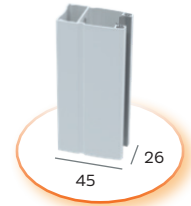

■ Guide rail

Compact guide rail to maximize daylight