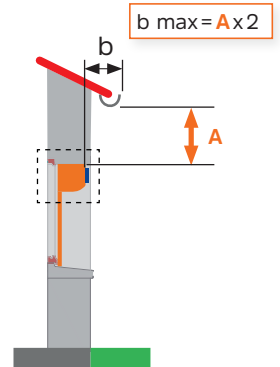

INSTALLATION

The Bubendorff solar MONO iD3 can be installed at any time, regardless of window replacement. It is designed to last but also to offer the easiest and fastest method of installation.

Installation from the outside

Quick installation without masonry modification

No electrical work required

■ Covers all windows up to 3 meters wide

LA = overall width (in mm) - HB = overall height, including box (in mm)

■ Guide rail

Compact guide rail to maximize daylight

■ Can be installed in any situation

In case of very shady installation, two solutions allow to install a MONO iD3 shutter in all situations.

Remote photovoltaic panel (free option), with 2.7 m cable extension

The low-consumption HYBRID motor (230V) operates even in the event of a power outage during 7 days

Tip from the Pro:

- Bubendorff solar shutters work even in northern orientation and with a low amount of daylight.
- Reliable and well-implanted, a Bubendorff solar shutter does not require any backup charging device.

AVAILABLE IN "TRADI ID3" VERSION FOR RECESSED BOXES

BUBENDORFF, the roller shutter at a single price

BUBENDORFF

The roller shutter at
SINGLE PRICE
incl. installation

Bubendorff is the first manufacturer to offer you a shutter at a single price:

- **Whatever the colour** (standard shades)
- **Whatever the dimensions**
- **Whatever the motorisation**