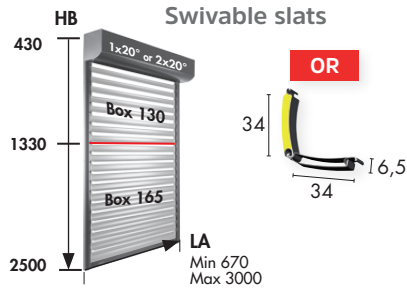

Installation from the outside

Quick installation without masonry modification

No electrical work required

■ Covers all windows up to 3 meters wide

LA = overall width (in mm) - HB = overall height, including box (in mm)