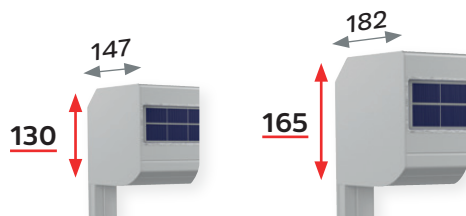

■ Design

For a more discreet pose:

To maximize daylight:

Box 1 x 20°

Our advice

Box 2 x 20°

Our advice

Under the lintel

The compact MONO iD3 box allows it to be integrated discreetly under the lintel.

On the facade

By placing a MONO iD3 on the facade, the brightness inside is maximized.

■ Dimensions

Box 130

For windows up to 150 cm high