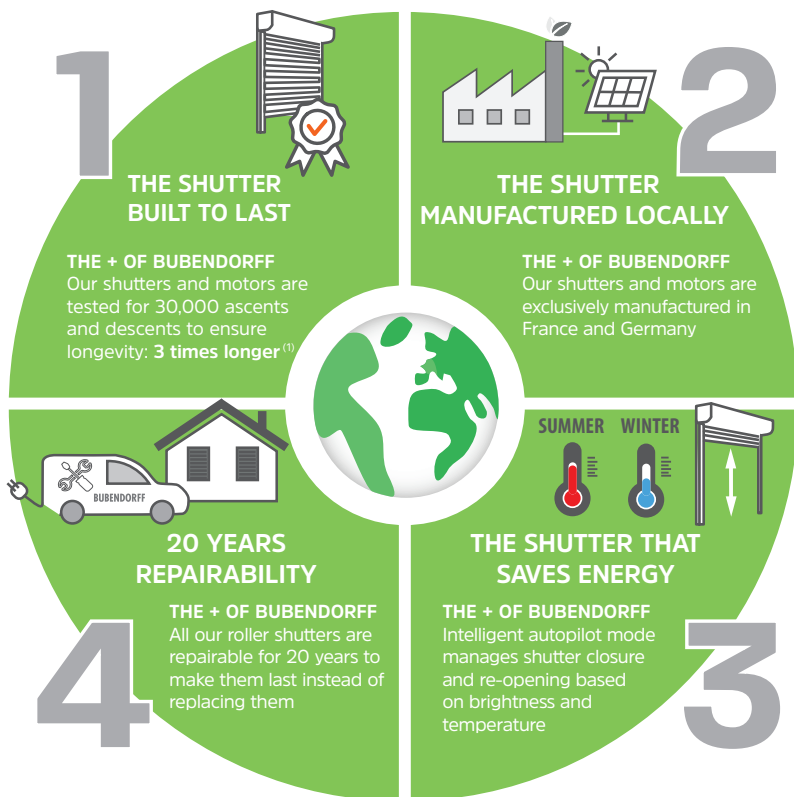

BUBENDORFF is committed to our planet

Why does the automatically driven Bubendorff roller shutter save heating costs and therefore CO2?

(1) Tested on 30,000 ascents and descents: 3 times longer than the highest requirement of the DIN-EN 13659 standard (10,000 ascents and descents).

Your Bubendorff expert:

SBI Ltd - 0800 0742 721 - sbiproducts.co.uk