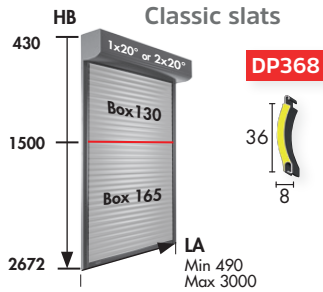

Installation from the outside

Quick installation without masonry modification

No electrical work required

■ Covers all windows up to 3 meters wide

LA = overall width (in mm) - HB = overall height, including box (in mm)