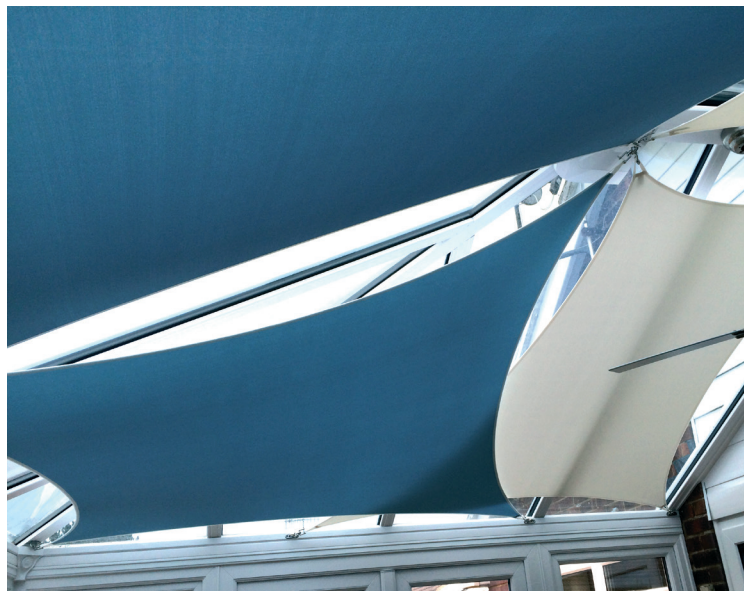

Features

Exceptional solar performance with up to 74% solar reflectance, significantly reducing heat gain and eliminating glare.

Machine washable for simple, effective cleaning to maintain looks and performance.

Market leading warranties on all fabrics and fittings.

Suitable for all styles and spaces

InShade sails are versatile and effective, and their simple design complements the style and dimensions of any space. Unrestricted by conservatory roof and ceiling shapes, your InShade sail design can range from simple and elegant to wild and wonderful, or anywhere in between.

* Colours only available in Duplex

Our standard fabric comes in a range of subtle, natural colours. All standard colours offer best-in-class solar performance, providing heat control and exceptional value.

Our Duplex fabric further enhances solar performance - with a white side to maximise heat reflection. This innovative fabric allows the introduction of dark coloured sails without compromising solar performance or durability.