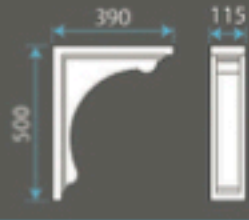

Decor bracket available separate

MAYFIELD

STANDARD SIZES

VARIABLE SIZES: 500mm/600mm/750mm projection x
1000mm-4000mm length (In 100mm increments)

Gallows legs available separate

LINEA

STANDARD SIZES

KENDAL

STANDARD SIZES

ACCESSORIES

SMALL DECOR LEG (FLANGELESS)

Suitable for:
Clarendon
Royale

SMALL DECOR LEG

Suitable for:
Clarendon
Royale

DECOR BRACKET

Suitable for:
Grove
Kensington