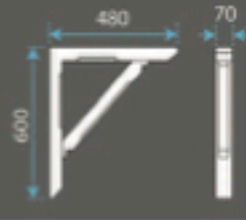

GALLOWS LEG