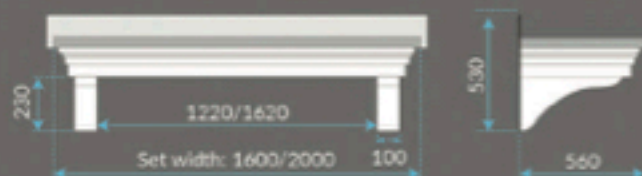

Gallows legs available separate

KENSINGTON

STANDARD SIZES

Decor bracket available separate

WINCHESTER

STANDARD SIZES

Also available without legs

PRINCESS

STANDARD SIZES

Also available without legs

DORCHESTER

STANDARD SIZES

Gallows legs available separate

GRASSINGTON

STANDARD SIZES

Gallows legs available separate

ROYALE

STANDARD SIZES

VARIABLE SIZES: 560mm projection x 1000mm-3000mm length
(In 100mm increments)

Also available without legs

GROVE

STANDARD SIZES

VARIABLE SIZES: 480mm projection x 1580mm-2980mm length
(In 100mm increments)