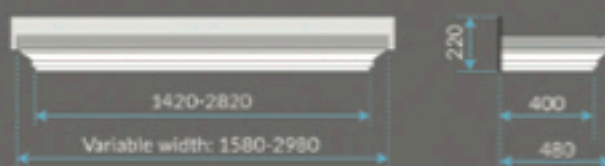

ROYALE

STANDARD SIZES

VARIABLE SIZES: 560mm projection x 1000mm-3000mm length
(In 100mm increments)

Also available without legs

GROVE

STANDARD SIZES

VARIABLE SIZES: 480mm projection x 1580mm-2980mm length
(In 100mm increments)

Decor bracket available separate

MAYFIELD

STANDARD SIZES

VARIABLE SIZES: 500mm/600mm/750mm projection x
1000mm-4000mm length (In 100mm increments)

Gallows legs available separate

LINEA

STANDARD SIZES

KENDAL