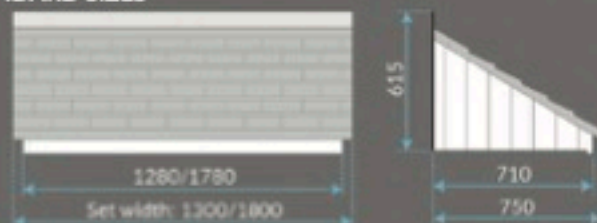

Great design on complicated pitched canopies, well made and fitted well on site by a team who wanted the product to look good for our project.

DOOR CANOPY RANGE

CLARENDON

STANDARD SIZES

VARIABLE SIZES: 560mm projection x 1600mm-3000mm length
(In 100mm increments)

Also available without legs

ROCHESTER

STANDARD SIZES

VARIABLE SIZES: 750mm projection x 1000mm-4000mm length
(In 100mm increments)

Gallows legs available separate

WINDSOR

STANDARD SIZES

VARIABLE SIZES: 600mm projection x 1000mm-3000mm length
(In 100mm increments)