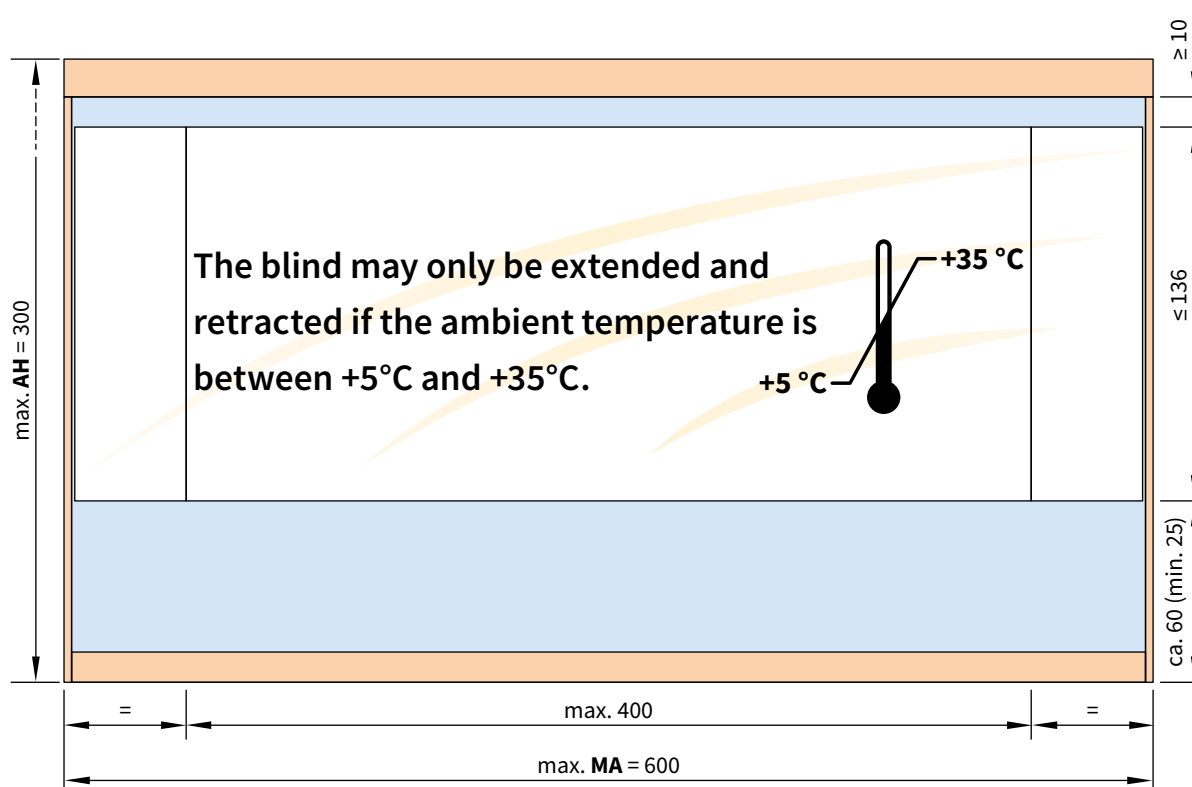

flexible panorama window for markilux 776 tracfix and markilux 876 tracfix

- maximum blind size:
  fixture width 600 cm × unit height 300 cm
- continuous panorama window
  maximum height 136 cm
- fabric strip above and below the window foil:
  sunvas or sunsilk
- the fabric strips are always seamless:
  With striped patterns the stripes run horizontally,
  therefore plain patterns are recommended
- only available with tracfix

Dimension overview panorama window

AH = unit height

MA = blind fixture width

Dimensions in cm

The different properties of polyester fabrics and those of the window foil may, depending on the temperature and conditions, lead to the formation of wrinkles, fraying, curved lines where the materials meet and to squeaking. The foil may also become electrostatically charged.

Scuff marks and scratches in the panorama window itself may become evident.

Moisture on the foil can lead to a change in the chemical properties of the plasticising agent, which may lead to the foil becoming cloudy. Hot conditions and rolling the material up when damp may exacerbate this effect. Consequently it is to be recommended that any moisture on the foil be allowed to evaporate before the blind is retracted. However, because of

wide variations in climate conditions, no guarantees can be given in this regard.

The bottom limit of the blind may alter slightly as the window foil slowly stretches and may have to be reset at a later date. For cleaning and care, the regular use of a suitable rinse and smear-free film cleaning agent is recommended:

Christalplus – Apco – cleaner

0.75 litre bottle

order number 7095079