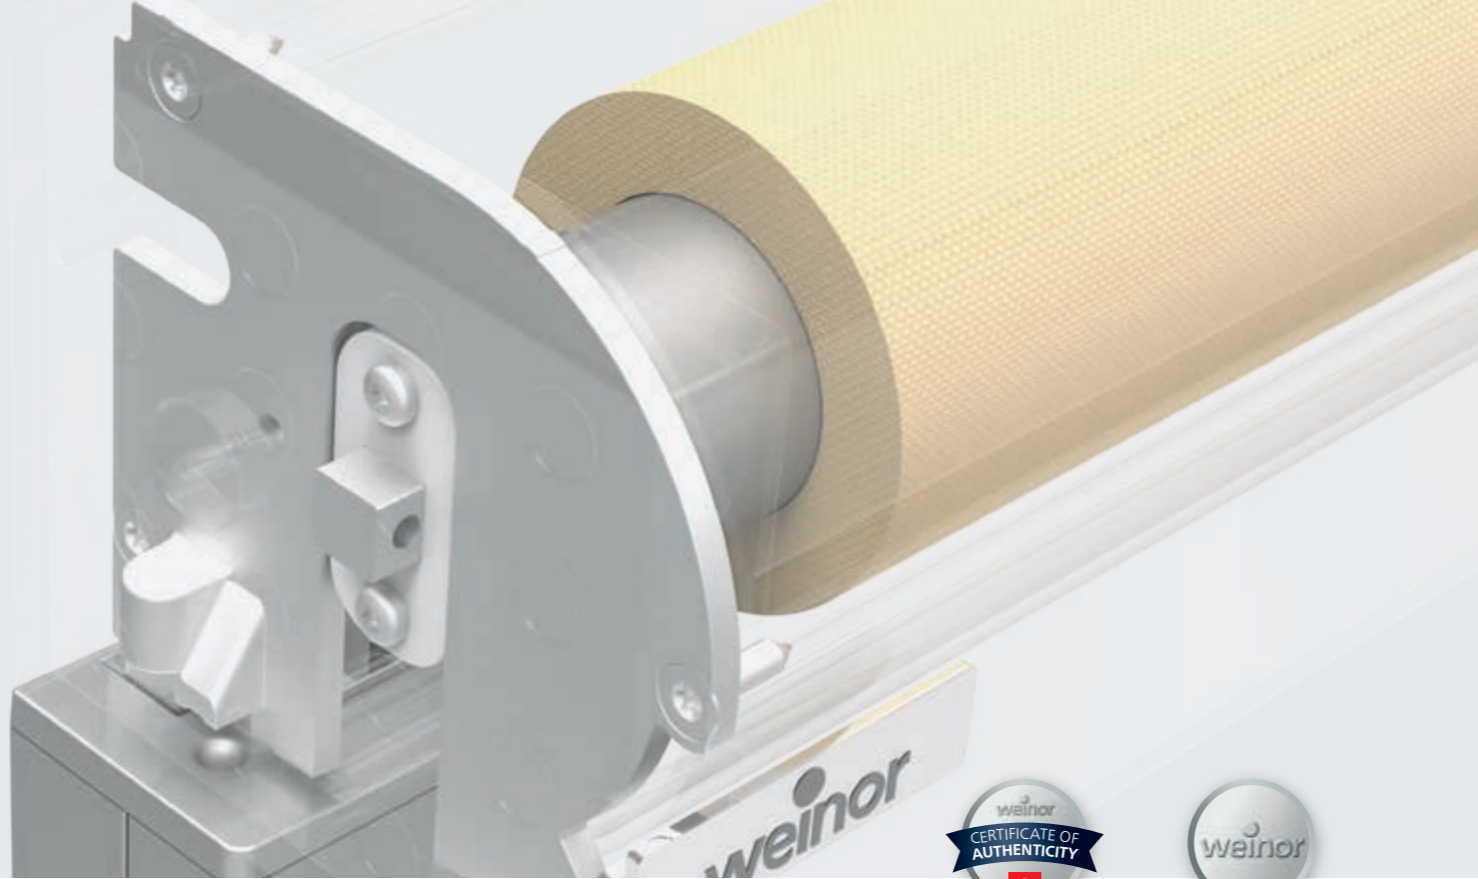

The innovative weinor **Opti-Flow-System®** makes large fabric widths possible.

Most definitely an original product

Premium quality made in Germany

Quality and comfort made by weinor

Anyone opting for weinor products can rely on top quality. Only high-quality materials are used. Thanks to our many years of experience and our own state-of-the-art production, the VertiTex II is perfectly tailored to your needs.

VertiTex II has been honoured with the **German Design Award 2019** in the Special Mention category for its modern, slimline design.