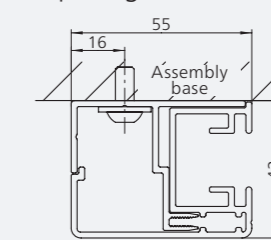

Cassette round, small (86 x 75 mm)

Cassette square, small (86 x 75 mm)

Cassette round, middle (101 x 92 mm)

Cassette square, middle (101 x 92 mm)

Cassette round, large (121 x 112 mm)

Cassette square, large (121 x 112 mm)

Round guide rail

Wall mounting

Installation in reveals

Square guide rail

Wall mounting

Installation in reveals

**Cover**

Front: **Frame colour** WT 029/80081 | **Pattern** StarScreen 7-103