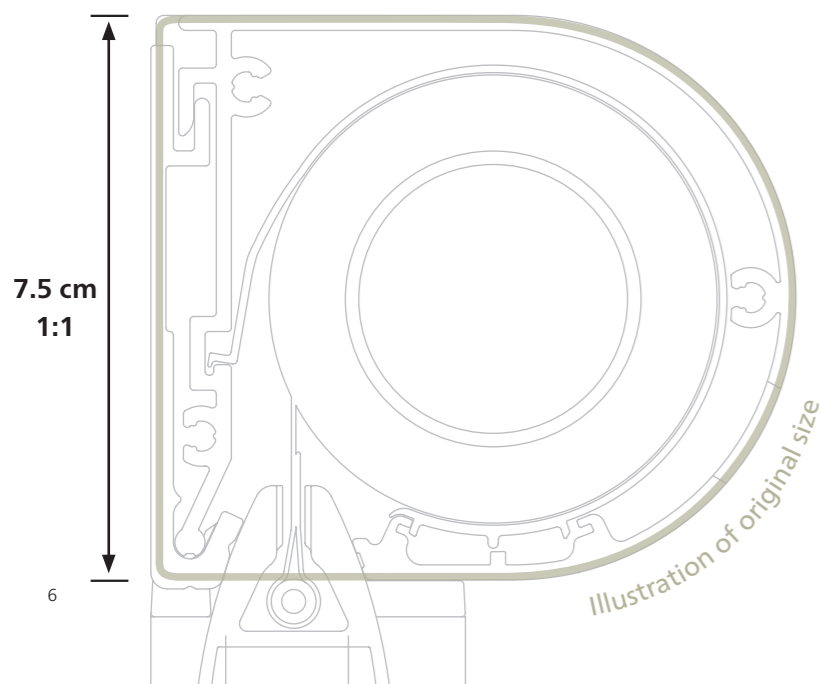

### Our smallest\*: just 7.5 cm high!

weinor is the only manufacturer to offer widths of up to 6 metres with the smallest cassette detail.

\* For the rail and rope versions both in round and also square cassette shape. Besides this, there is also a 9.2 cm high cassette available.