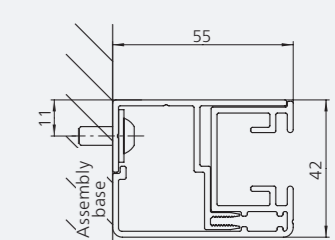

Cassette round, small (86 x 75 mm)

Cassette square, small (86 x 75 mm)

Cassette round, middle (101 x 92 mm)

Cassette square, middle (101 x 92 mm)

Cassette round, large (121 x 112 mm)

Cassette square, large (121 x 112 mm)

Round guide rail

Wall mounting

Installation in reveals

Square guide rail

Wall mounting

Installation in reveals

**Cover**

Front: **Frame colour** WT 029/80081 | **Pattern** StarScreen 7-103