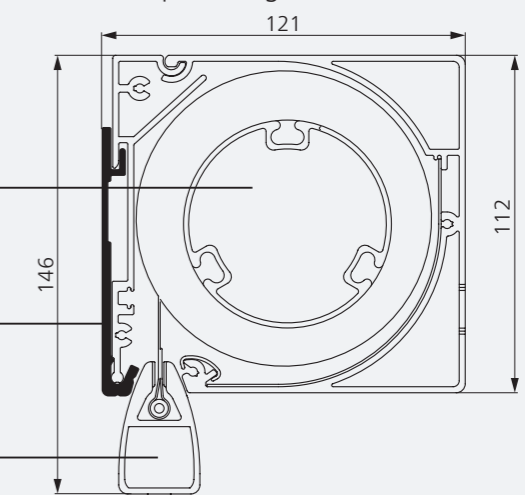

Cassette round, small (86 x 75 mm)

Cassette square, small (86 x 75 mm)

Cassette round, middle (101 x 92 mm)

Cassette square, middle (101 x 92 mm)

Cassette round, large (121 x 112 mm)

Cassette square, large (121 x 112 mm)