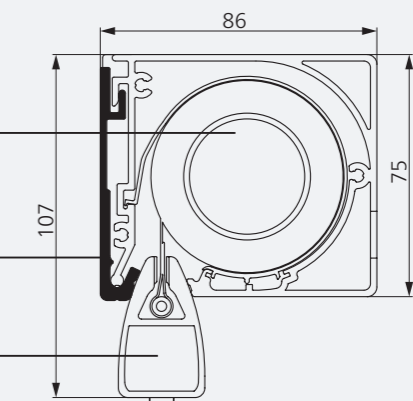

Cassette round, small (86 x 75 mm)

Cassette square, small (86 x 75 mm)

Cassette round, middle (101 x 92 mm)

Cassette square, middle (101 x 92 mm)

Cassette round, large (121 x 112 mm)

Cassette square, large (121 x 112 mm)