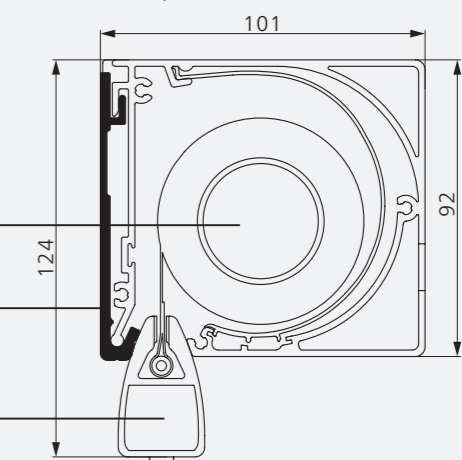

Cassette round, small (86 x 75 mm)

Cassette square, small (86 x 75 mm)

Cassette round, middle (101 x 92 mm)

Cassette square, middle (101 x 92 mm)

Cassette round, large (121 x 112 mm)

Cassette square, large (121 x 112 mm)