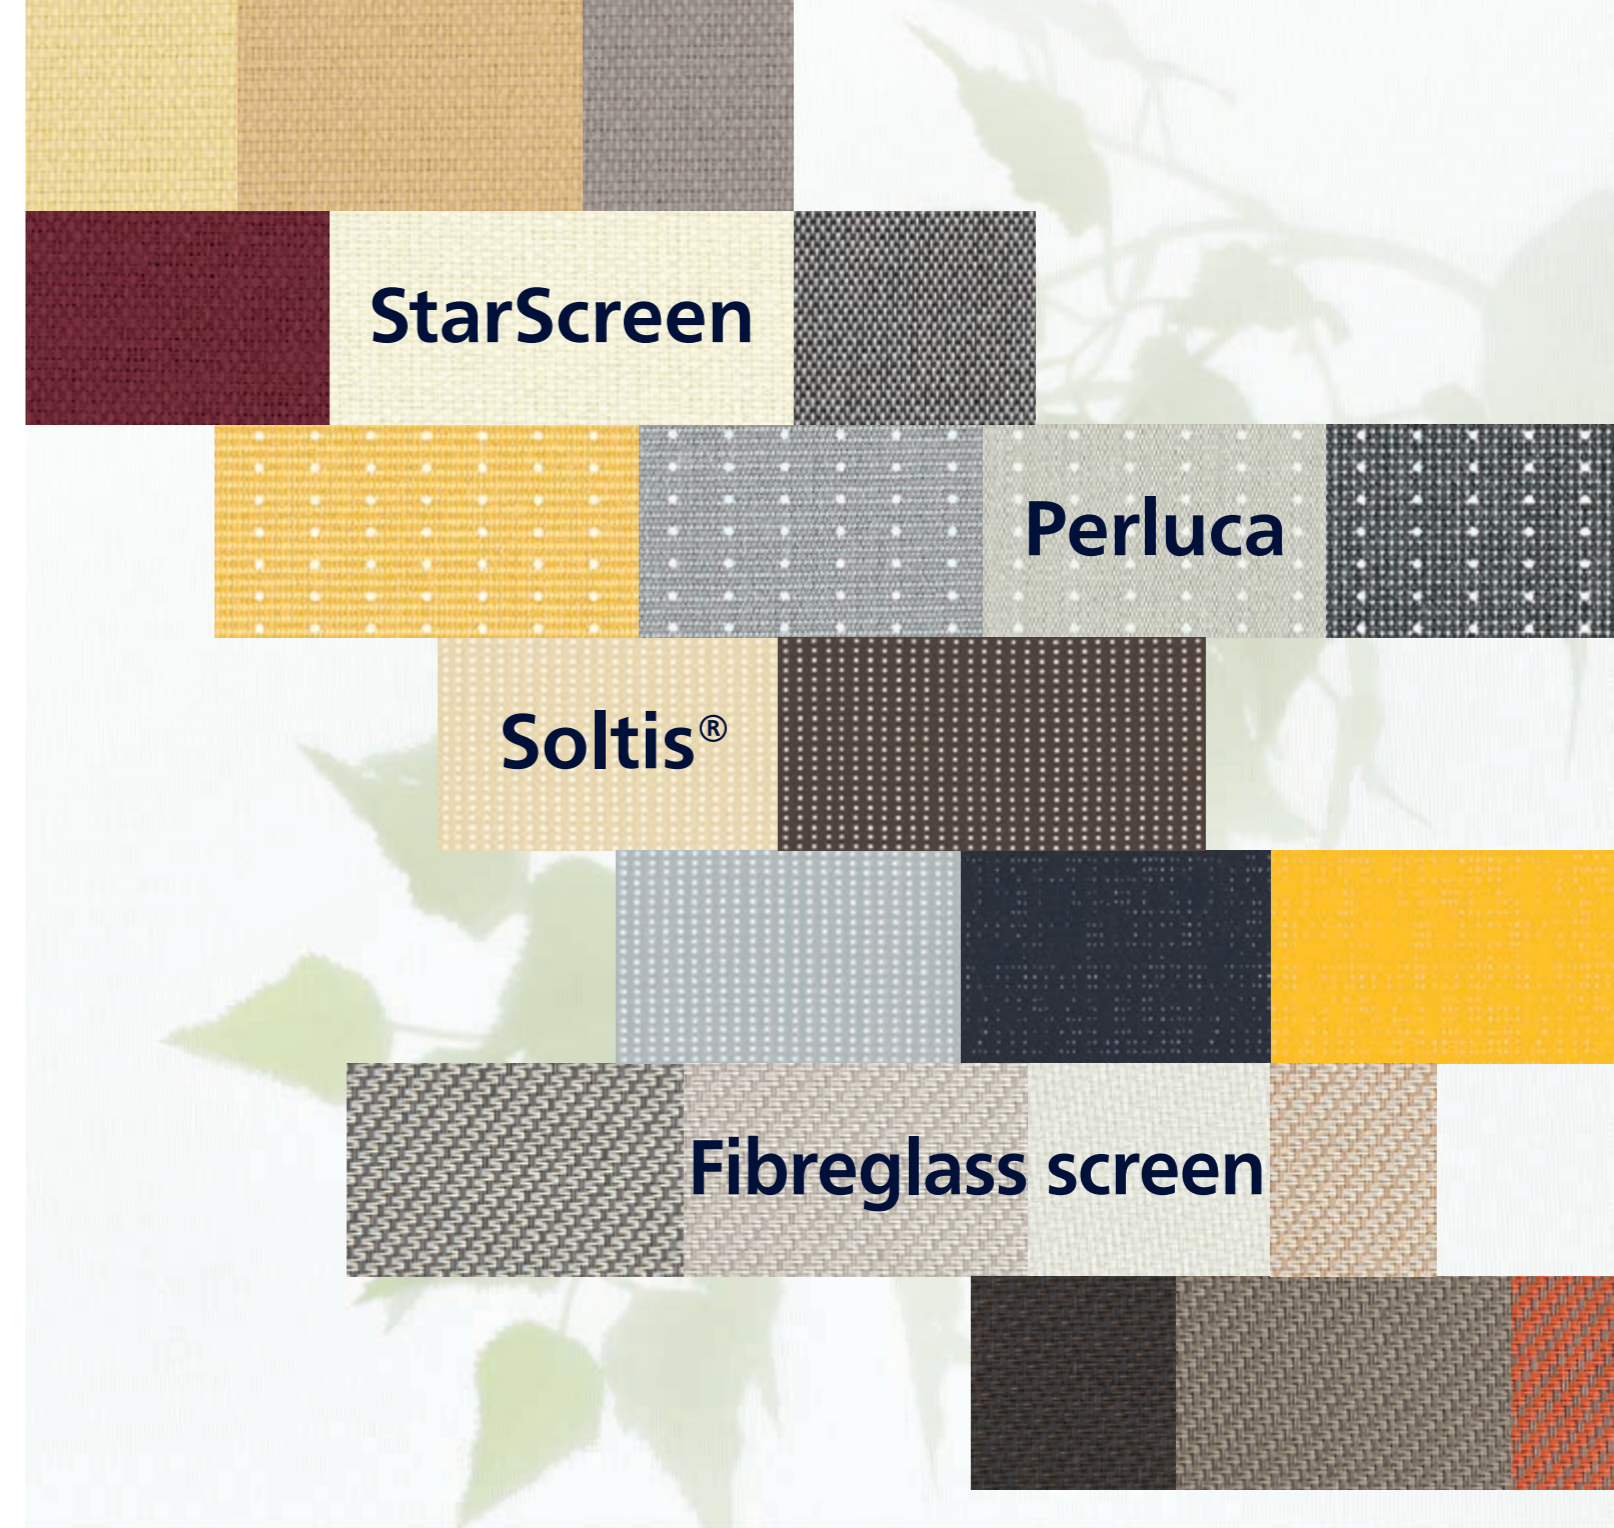

The fabric makes the awning

Breathtakingly beautiful and long-lasting: our wide range of fabric patterns brings a cosy atmosphere outdoors – strictly according to your individual taste.

Attractive awning fabrics to suit every taste

my collections, weinoR's new fabric range consists of 3 different colour ways with a total of 143 patterns in total.

weinoR fabrics are made from polyester or acrylic and are spinneret dyed. This guarantees outstanding durability, consistently radiant colours and great UV resistance.

Thanks to the Teflon fabric coating, the surface is resistant to oil, water, dirt and prevents rot.

my collections is also impressive in terms of environmental compatibility. The fabrics do not contain any substances harmful to health and they meet all the required environmental standards.

Vertical sun protection with a crystal-clear view

weinoR external screens effectively protect both the indoors and outdoor spaces from overheating, whilst giving superb sun protection. They can also offer privacy from prying eyes. We recommend the screens by weinoR® collection for this application.

It includes four different, high-quality fabrics, StarScreen, Perluca, Soltis® and fibreglass screen. They all offer perfect sun protection and privacy for windows, the patio and balconies. Different degrees of transparency and how much air is let through are possible, depending on requirements.

Note: Soltis® fabrics are not available for VertiTex II Zip.

screens by weinoR® is the fabric collection for vertical privacy and sun protection at home. The beautiful fabrics provide a pleasant climate and make it more homely.