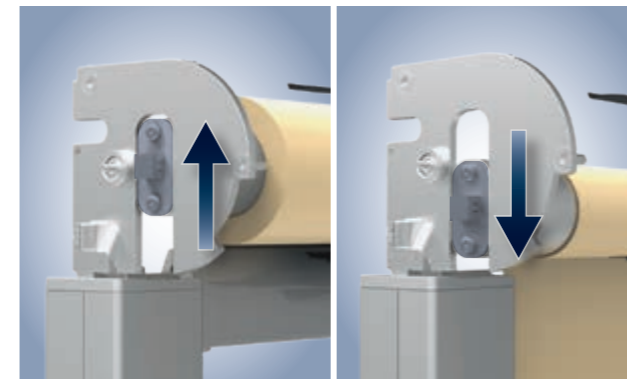

VertiTex II – technical highlights with zip, rail and rope

Wound up roller tube

Unrolled roller tube

Smallest cassette thanks to the weinor **Opti-Flow-System®**

The small roller tube for the VertiTex II has a floating bearing. This yields when the fabric is wound up and is therefore safely supported across the entire width of the awning. As a result, the tube cannot bow under the load and **the fabric position is always optimised**. Very large fabric surface areas up to 15 m² can therefore be produced without the cassette size having to be modified.