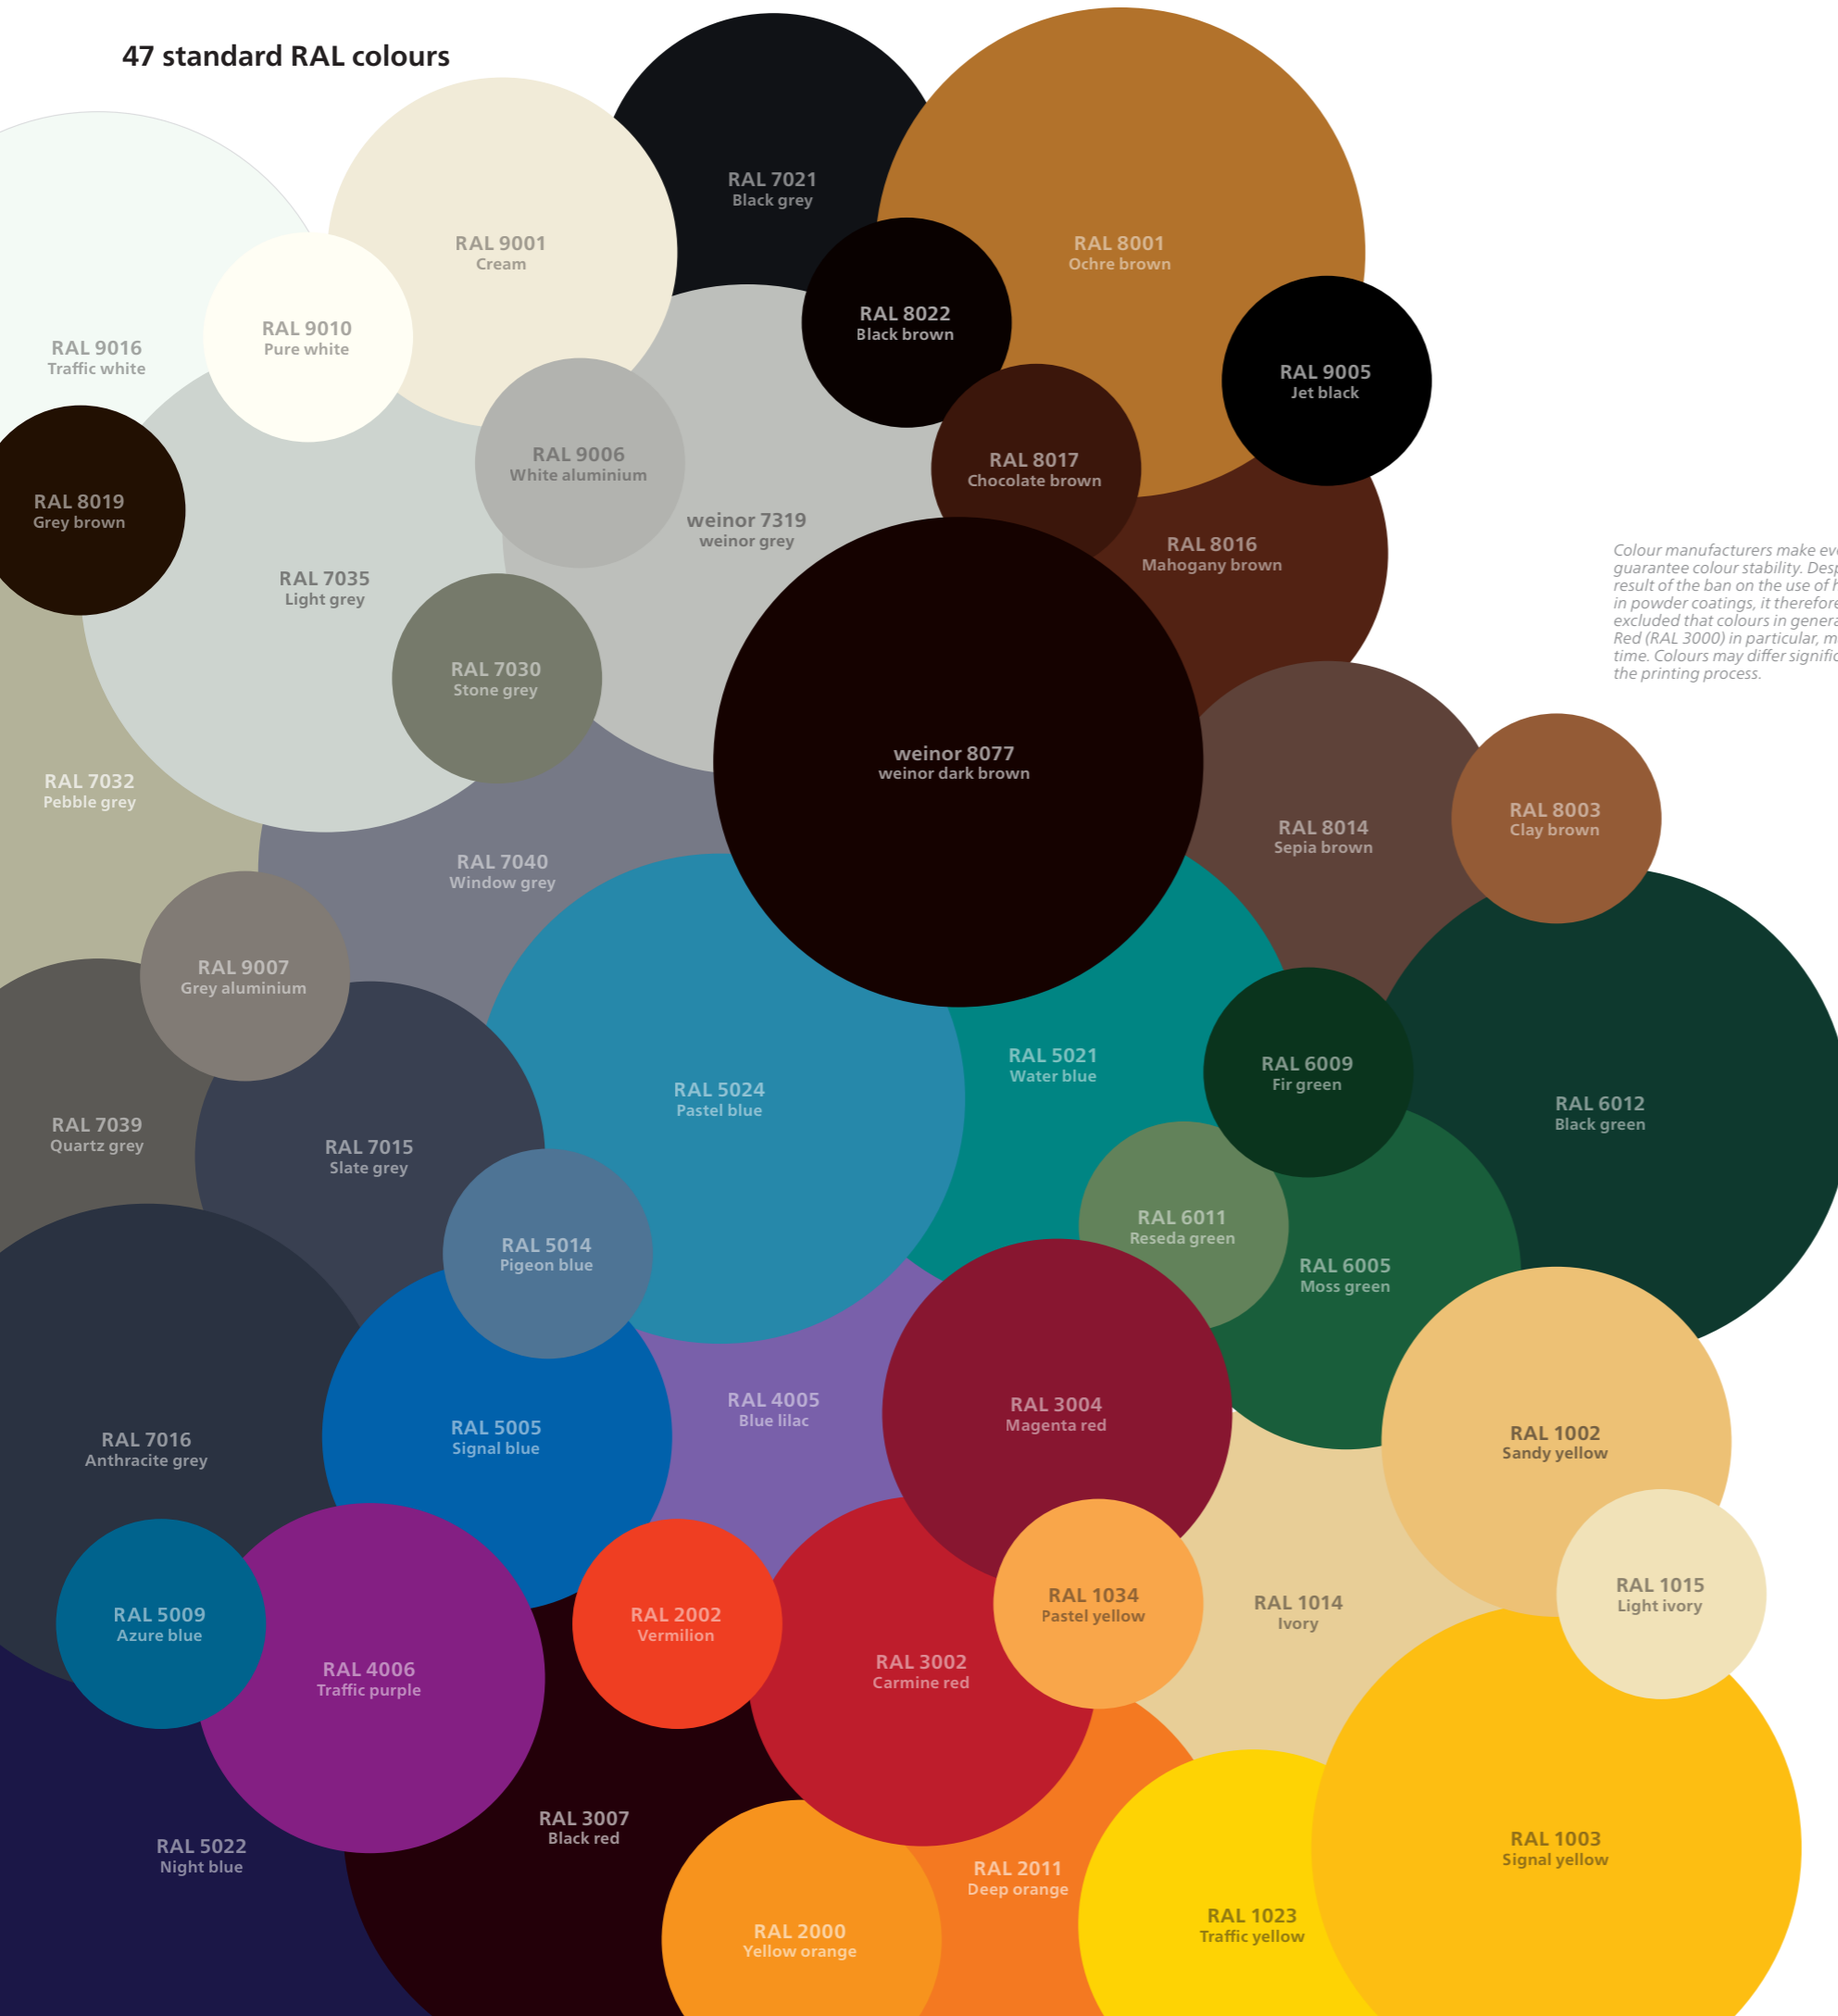

It includes four different, high-quality fabrics, StarScreen, Perluca, Soltis® and fibreglass screen. They all offer perfect sun protection and privacy for windows, the patio and balconies. Different degrees of transparency and how much air is let through are possible, depending on requirements.

## 47 standard RAL colours