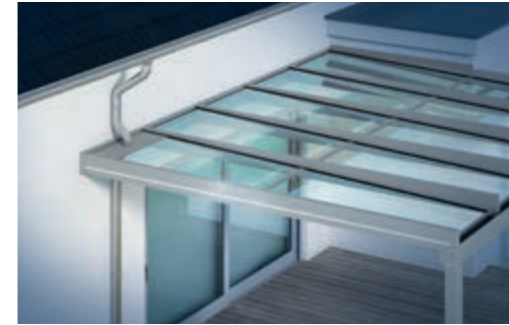

Problem-free integration of downpipes

Downpipes or waste pipes can be easily accommodated using transoms or aluminium filling panels. And unsightly overhangs, soffits or facades can be concealed from below.

Terrazza Pure technical data

Max. roof width	7 m
Max. roof depth	4 m
Max. clearance height/ bottom edge of gutter	2.60 m (or 2.90 m)
Snow load	75 kg to 550 kg per m²

EN 1090-1
Factory
Production
Control

www.tuv.com
ID 0091005954

Pleasant warmth

The compact **Tempura Quadra heating system** subtly blends into any architectural style. The warming infrared rays can be felt as soon as the system is switched on. A high degree of 91% efficiency is achieved due to the concentrated radiation thanks to strong reflectors.