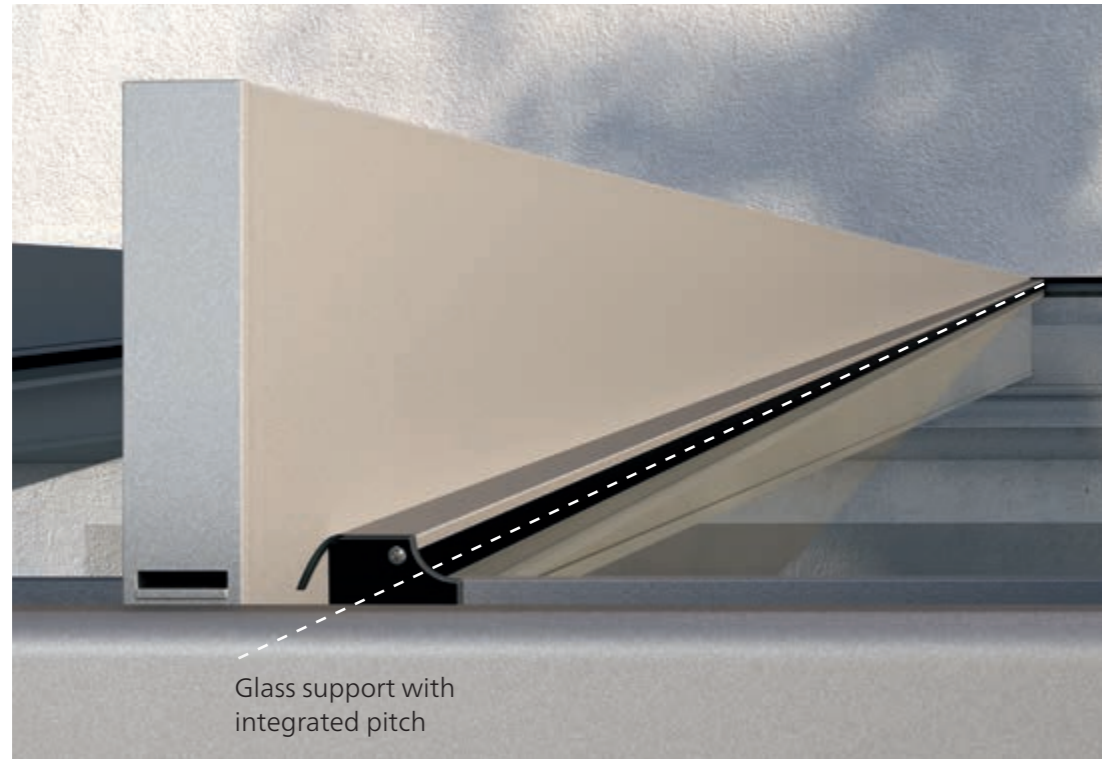

GLARE PROTECTION

PRIVACY AND

The VertiTex II vertical awning can be used for the best possible privacy, glare and sun protection all the way round the Terrazza Pure.

Would you like to be protected from prying eyes and dazzling light from the sides and front? Then the VertiTex II vertical awning from weinor is the right choice. **The extremely small cassette** blends in unobtrusively with the look of the patio roof and house facade. The patented weinor **Opti-Flow-System®** also ensures perfect fabric positioning. The vertical awning even runs reliably and quietly with high winds – thanks to the three guide versions zip, rail and rope.

Glass support with integrated pitch

Clever construction

The roof support design is totally unique. **A newly developed glass support system** guarantees reliable drainage. At the same time, this allows for the cubic design to be produced without any angled roof supports. As a result, an appropriate head clearance height is even guaranteed with lower roof connection heights due to the design.

Reliable protection against the rain

The roof support beams are proven to be both strong and durable, and are designed to be **watertight** so no water can get in around the glass supports. In instances where there is a wall connection to one side the installation is carried out using a cover profile. This covers the roof support and provides rain protection.*