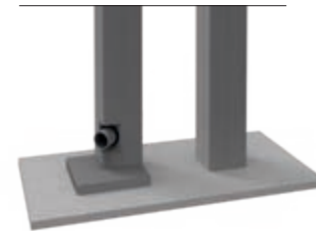

Post technology ensures good stability

The posts can be attached to suitable solid substrates using mounting plates or sunk directly into the ground.