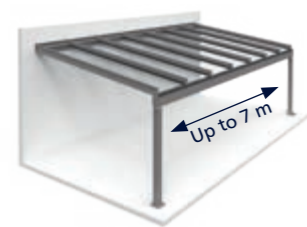

Large widths for panoramic views

Thanks to the combination with the statically optimised 220 guttering, patio roofs with widths of up to 7 metres are possible, without centre posts.*

*depending on the roof depth and local snow load

Easy attachment of glass elements

Due to the special design of the posts, transparent all-round weather protection can be easily added – even later on.