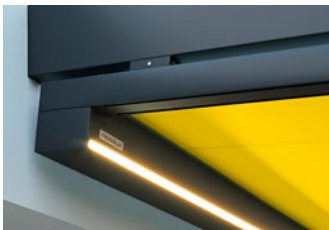

Enjoying feel-good temperatures

Unobstructed views into the garden in a protected environment: conservatories and covered patios offer the best of both the indoors and the outdoors. Installed either above or below the glass, they ensure a comfortable living environment and reliable protection from glare. These high-grade textile shading systems from markilux are as pleasing to the eye as they are robust. Right down the line. Award-winning. Good.